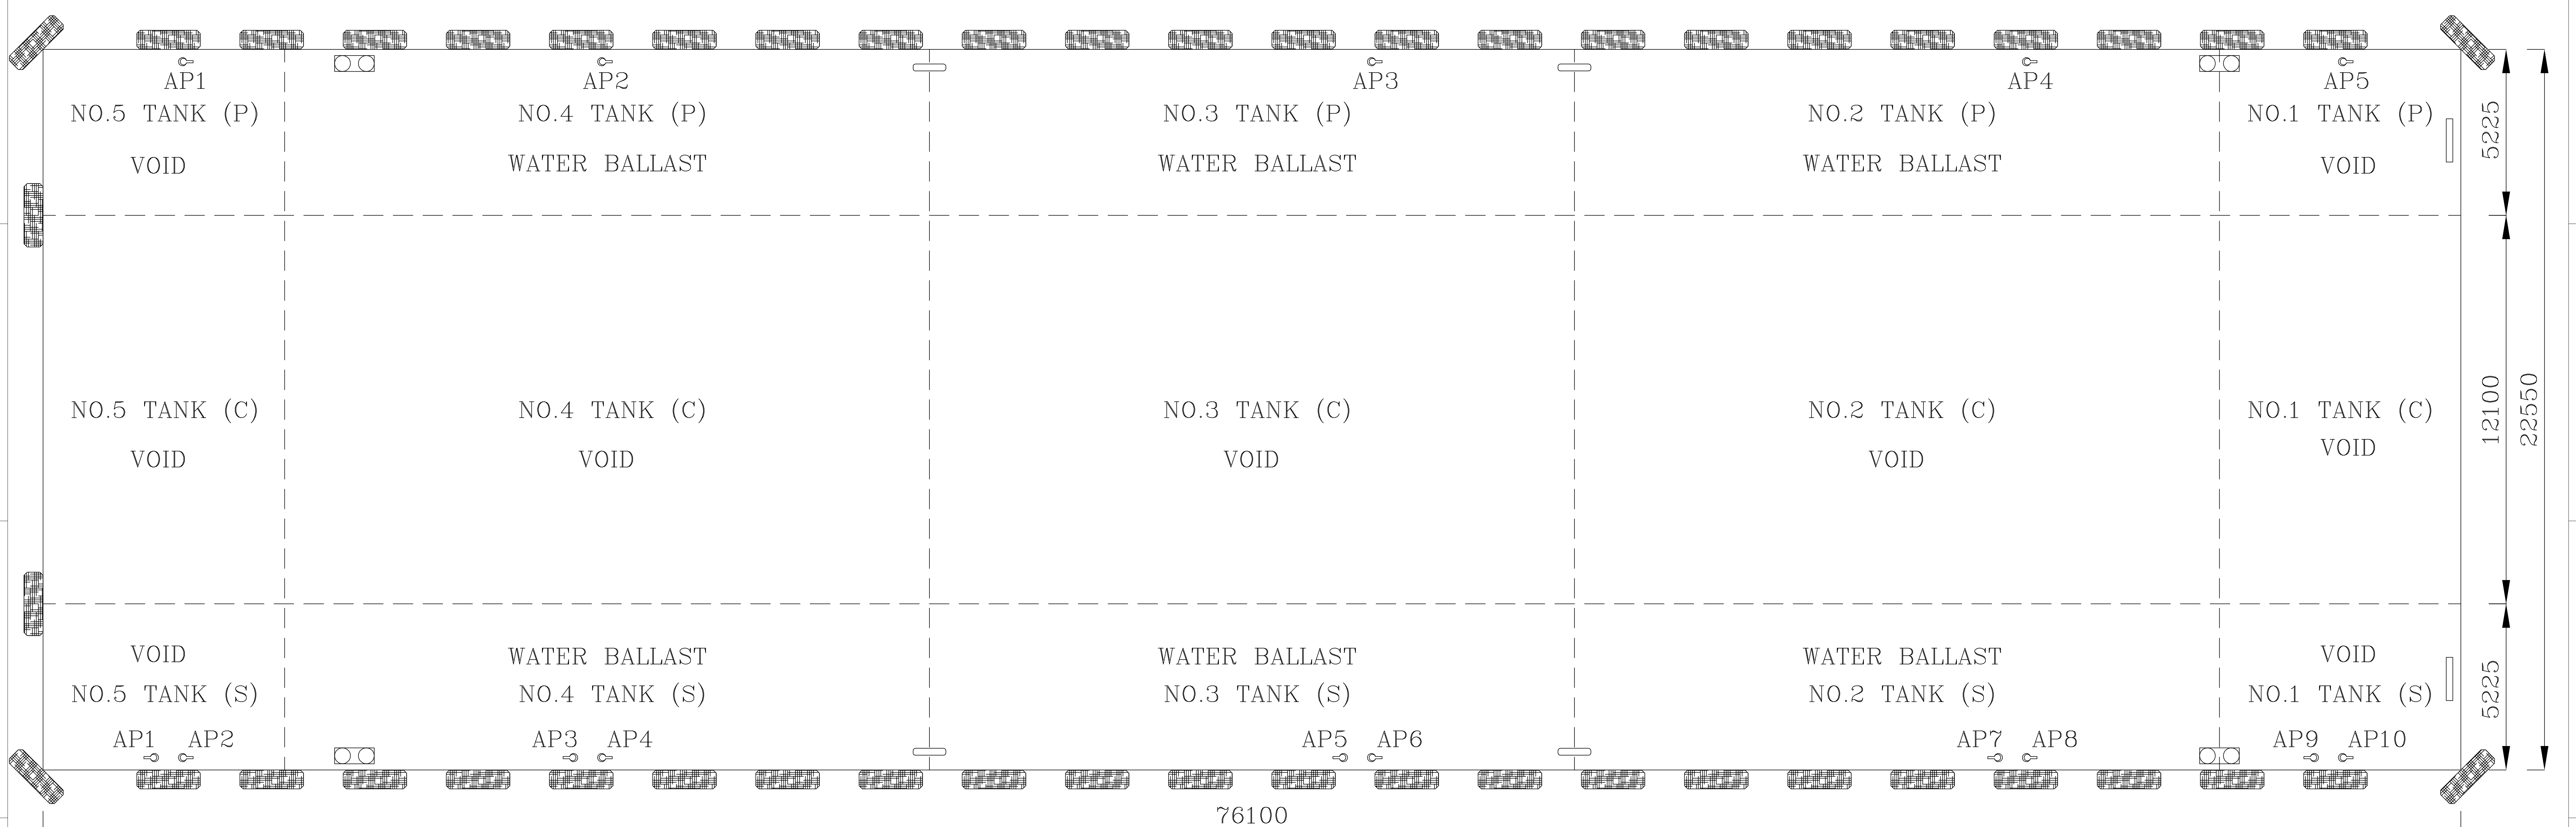

PROFILE

MAIN DECK PLAN

DETAILS OF BARGE FREIGHT 75	
LENGTH	76.100m
BREADTH	22.550m
DEPTH	4.876m
DRAFT	3.650m
DEAD WEIGHT	5000MT
GRT / NRT	2144 / 643T
REGIST.	MUMBAI, INDIA
REG. NO.	M-7616
DECK CAP.	10 Te / sq.m
TYPE	FLAT TOP DECK CARGO BARGE