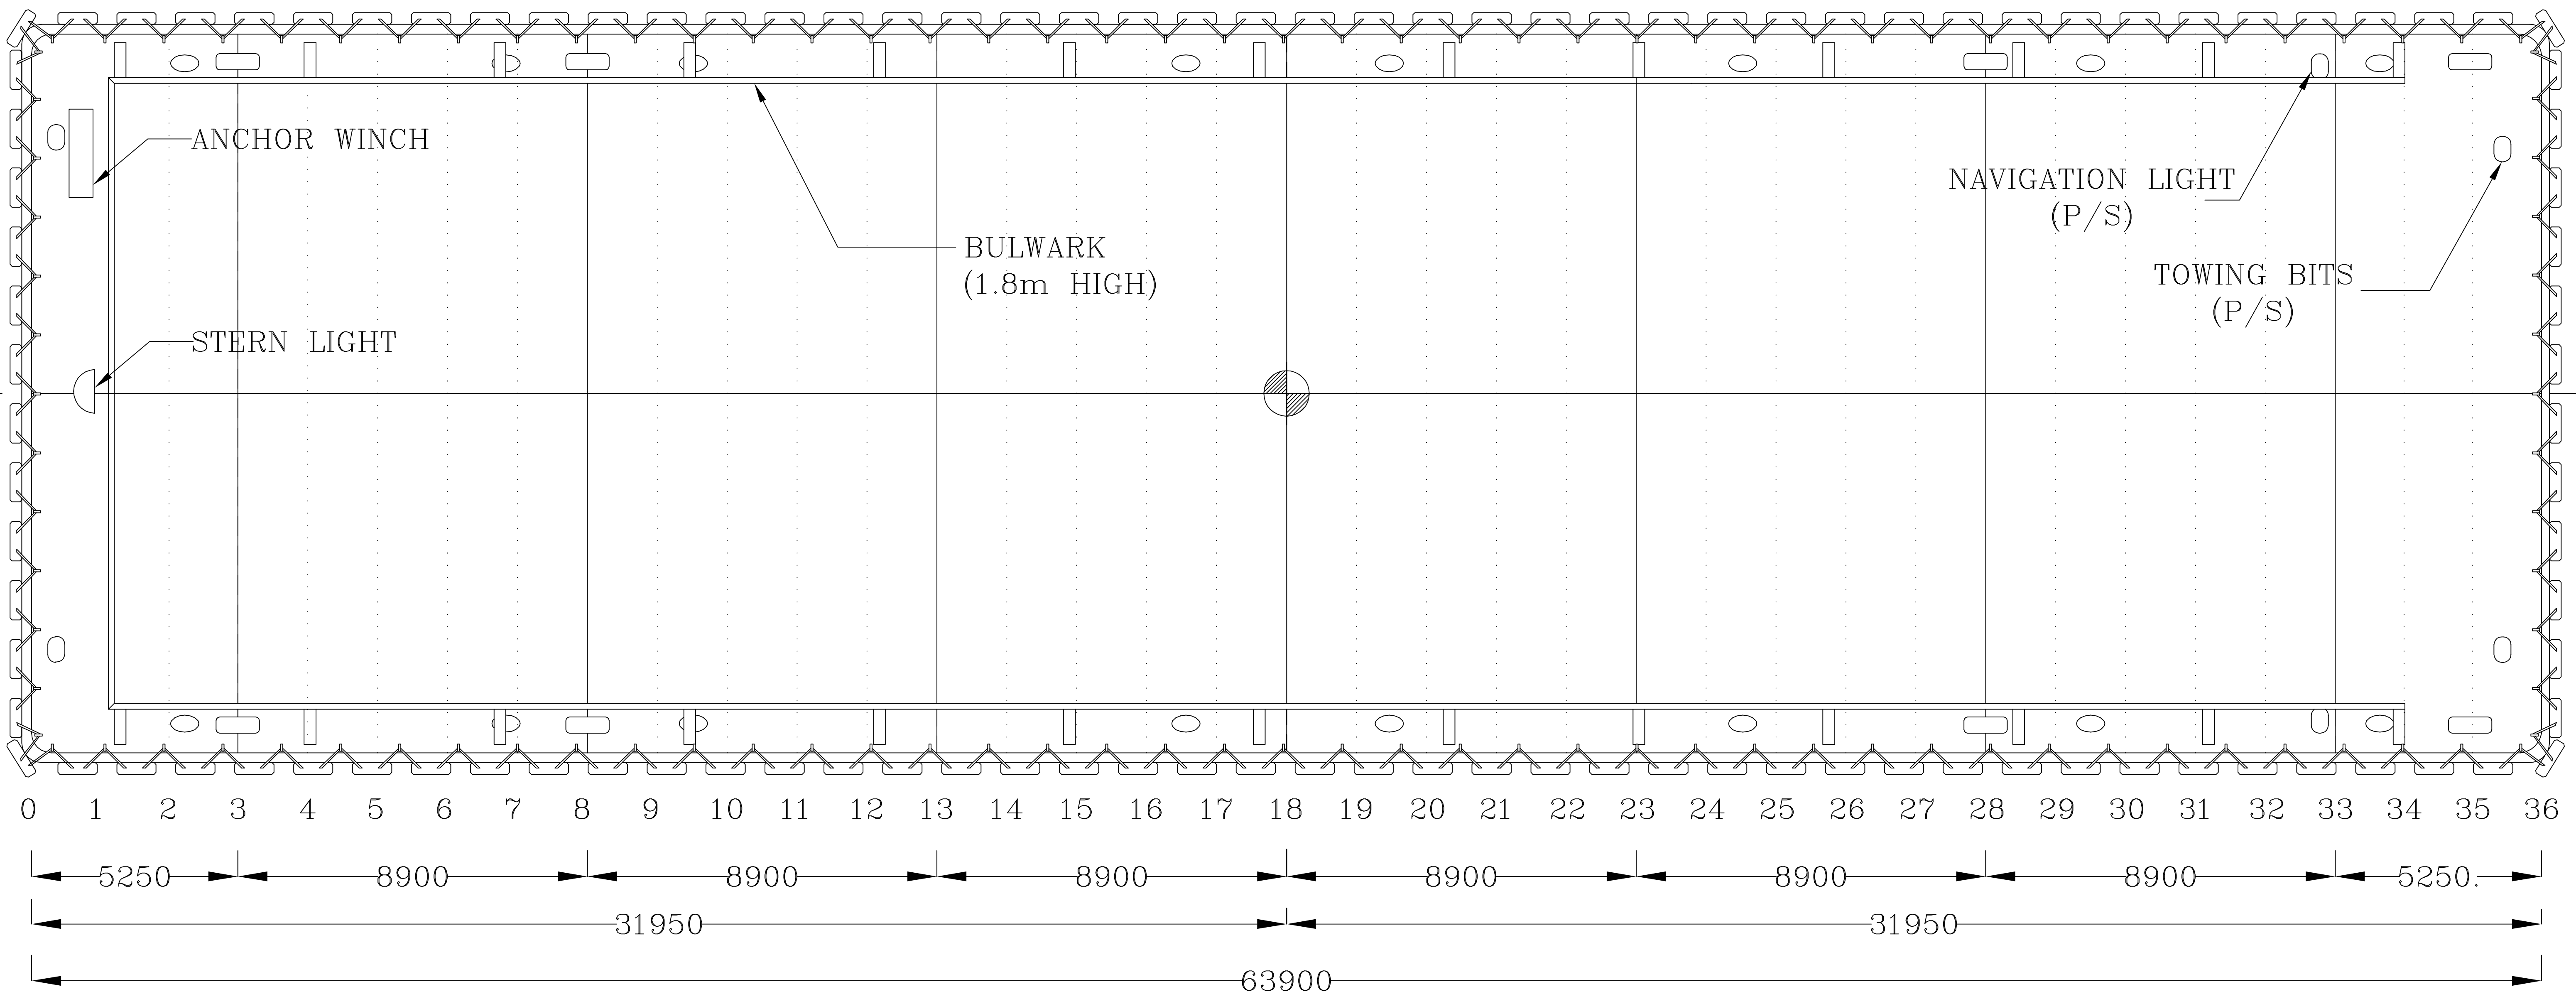

DECK PLAN

B
O
W

DETAILS OF BARGE FREIGHT-63	
LENGTH	63.9m
BREADTH	18.288m
DEPTH	3.66m
DRAFT	2.66m
DEAD WEIGHT	2700 T
GRT / NRT	1073/322 T
REGIST.	MUMBAI
REG. NO.	M-7467
TYPE	DUMB BARGE

PROFILE

FLAT TOP DECK CARGO BARGE
FREIGHT 63